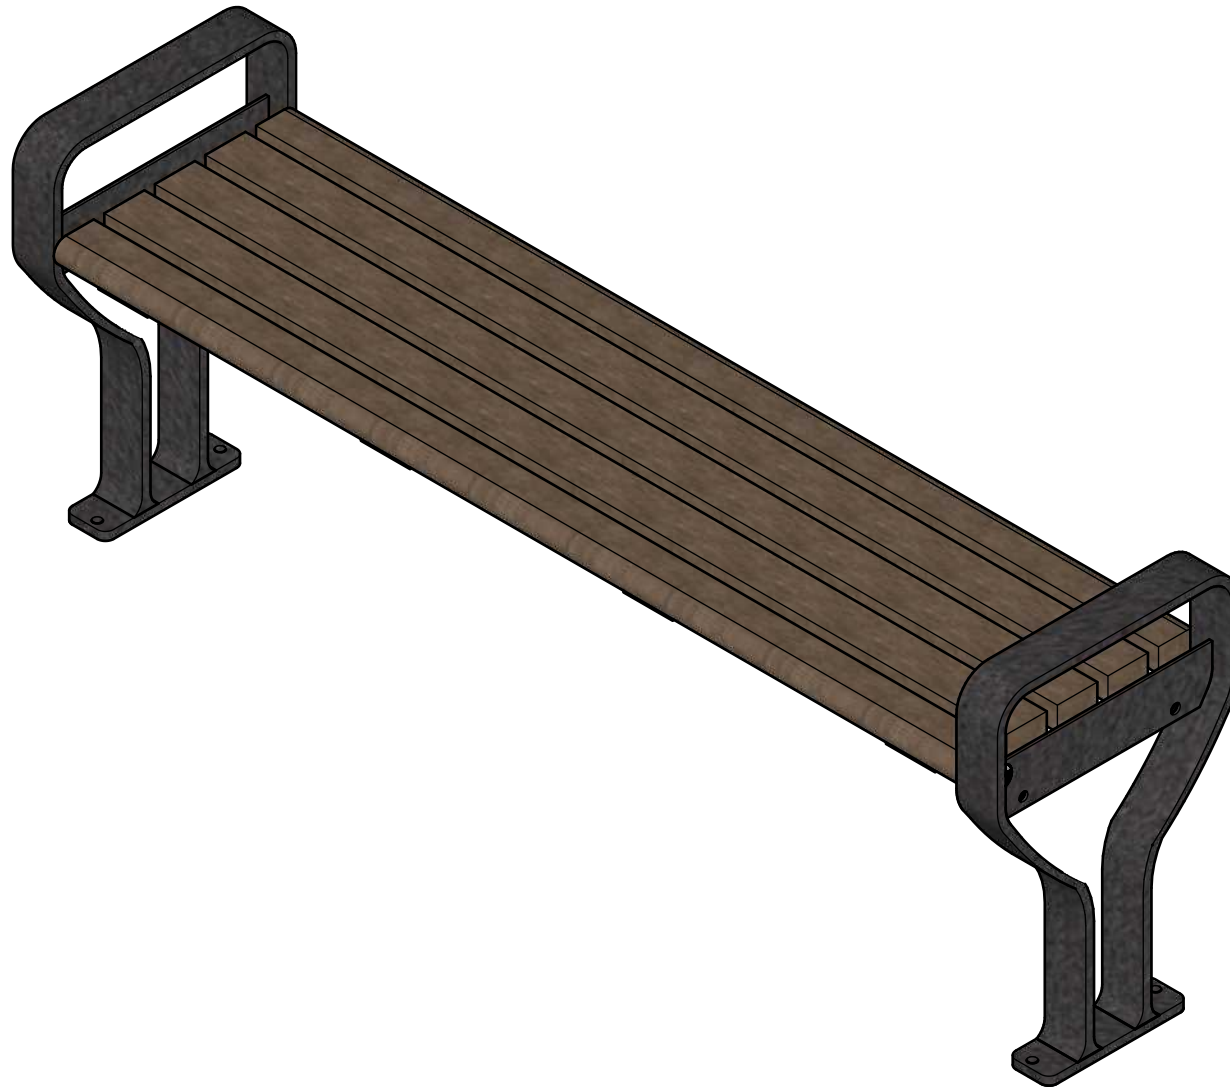

Wishbone
site furnishings

WISHBONE SITE FURNISHINGS

210-27090 GLOUCESTER WAY LANGLEY, BC

DWG. TITLE: KOBLE BACKLESS BENCH 5FT

REVISION: 13/04/21 R:03

MATERIAL:
ALUMINUM

DWG. NO.
DWSBC13042100

DRAWN BY:
GARY PARMAR

PATTERN NO.
N/A

MODEL NO.
KSB-5

SCALE:
1:16

SHEET:
1 OF 2

DATE:
13 APR 21

WISHBONE SITE FURNISHINGS
210-27090 GLOUCESTER WAY LANGLEY, BC

DWG. TITLE: KOBLE BACKLESS BENCH 5FT
REVISION: 13/04/21 R:03

MATERIAL:
ALUMINUM

DWG. NO.
DWSBC13042100

DRAWN BY:
GARY PARMAR

PATTERN NO.
N/A

MODEL NO.
KSB-5

SCALE:
AS SHOWN

SHEET:
2 OF 2

DATE:
13 APR 21